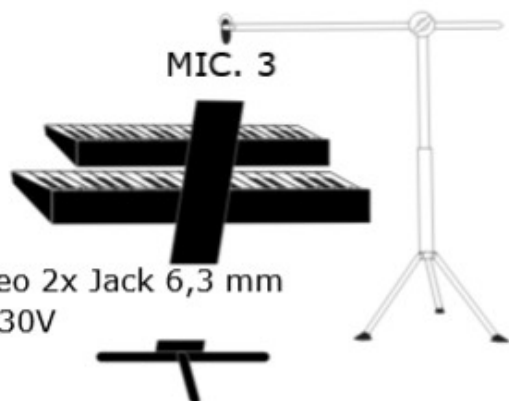

# STAGE-PLAN ROCKBAND TRIBUTE

*22* MIC. 5 Head set

Bass AMP  
line Jack 6,3 mm,  
2x 230V

KICK, SNARE, TOM 1, TOM 2, TOM 3,  
HI-HAT, L+R OVERHEAD (CYMB. 4x)

MONITOR 5

MIC. Gitara 2  
2x 230V

MIC. Gitara 1  
line Jack 6,3mm  
2x 230V

MIC. 3  
Stereo 2x Jack 6,3 mm  
2x 230V

MIC. 2

MIC. 1

MIC. 4

MONITOR 4

MONITOR 3

MONITOR 2

MONITOR 1